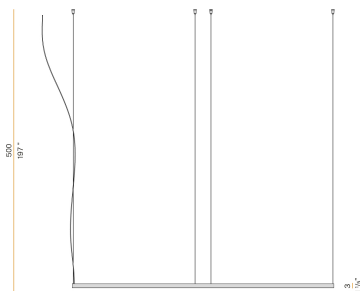

PANZERI

Zero Round

24V DC

M10301.200.0410

● white

Data sheet

| | |
|--------------------------|-------------------------|
| CODE | M10301.200.0410 |
| SYSTEM POWER CONSUMPTION | 88W |
| EFFICACY | 92.7lm/W |
| LIGHT SOURCE | LED |
| LIGHT SOURCE LIFETIME | L70 (B50) 60.000h |
| COLOUR TEMPERATURE | 3000K Ra>90 |
| LIGHT DISTRIBUTION | diffused |
| POWER SUPPLY | 24V DC |
| DRIVER | remote not included |
| LUMEN OUTPUT | 8158lm |
| WEIGHT | 2,34 Kg |
| PROTECTION DEGREE | IP20 |
| COLOUR TOLLERANCES | SDCM 3 |
| PACKING DIMENSIONS | 200,0 x 200,0 x 11,0 cm |

Single or multiple suspension lighting fixture for interiors, with direct and indirect light emission.

Bended extruded aluminium structure in white, black, bronze, mat brass or titanium polyacrylic paint.

Extruded polycarbonate diffuser with opaline finish.

Suspension kit with griplocks and 5m (196,9") long steel cables.

5m (196,9") long power cable in transparent PVC.

Provided without power canopy.

Technical drawing