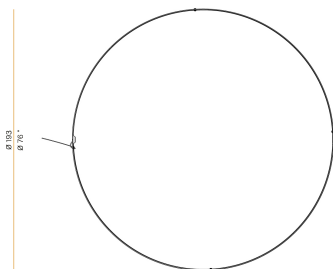

PANZERI

Zero Round

24V DC

M10301.200.0410

● white

Data sheet

| | |
|--------------------------|-------------------------|
| CODE | M10301.200.0410 |
| SYSTEM POWER CONSUMPTION | 88W |
| EFFICACY | 92.7lm/W |
| LIGHT SOURCE | LED |
| LIGHT SOURCE LIFETIME | L70 (B50) 60.000h |
| COLOUR TEMPERATURE | 3000K Ra>90 |
| LIGHT DISTRIBUTION | diffused |
| POWER SUPPLY | 24V DC |
| DRIVER | remote not included |
| LUMEN OUTPUT | 8158lm |
| WEIGHT | 2,34 Kg |
| PROTECTION DEGREE | IP20 |
| COLOUR TOLLERANCES | SDCM 3 |
| PACKING DIMENSIONS | 200,0 x 200,0 x 11,0 cm |

Extruded polycarbonate diffuser with opaline finish.

Suspension kit with griplocks and 5m (196,9") long steel cables.

5m (196,9") long power cable in transparent PVC.

Provided without power canopy.

Technical drawing